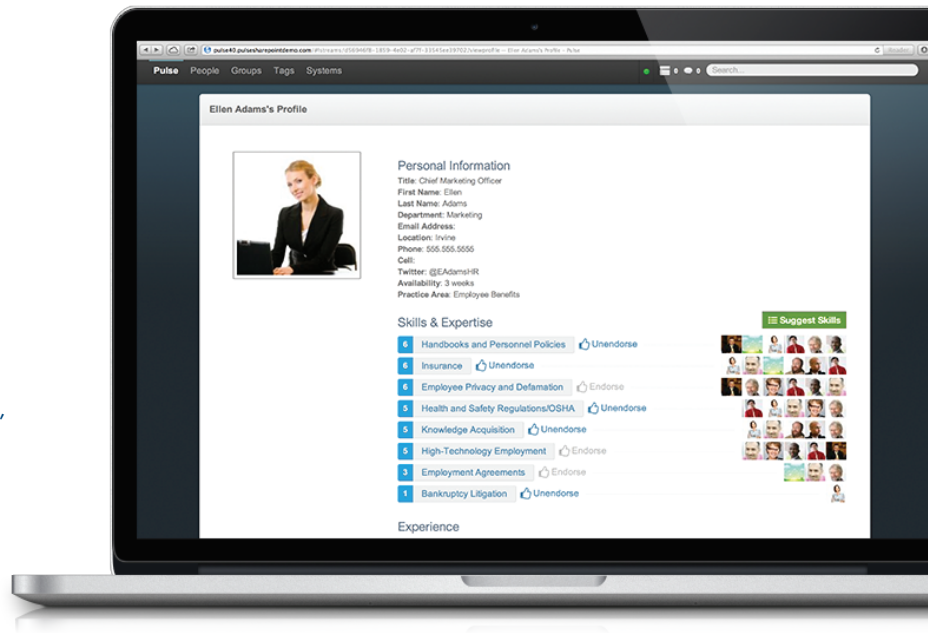

SAY HELLO TO PULSE 4.0

Business Profiles, Skills, Endorsements, And Javascript Extensibility

SKILLS AND ENDORSEMENTS

Assign the right people, to the right project, at the right time. Building effective teams is the most important aspect of executing strategic initiatives. Quickly identify the perfect team for your next project.

BUSINESS PROFILES

Track important information such as Availability, Location, and Bill Rates for easy resources selection and identification. Refine your search based on Skills and other custom information.

BUSINESS RELEVANT PEOPLE FINDER

Entering a new market? Building a team? How do you know if you have the right people to reach your goals? Pulse is a great way to identify people and experts for building highly effective teams while exposing knowledge gaps.